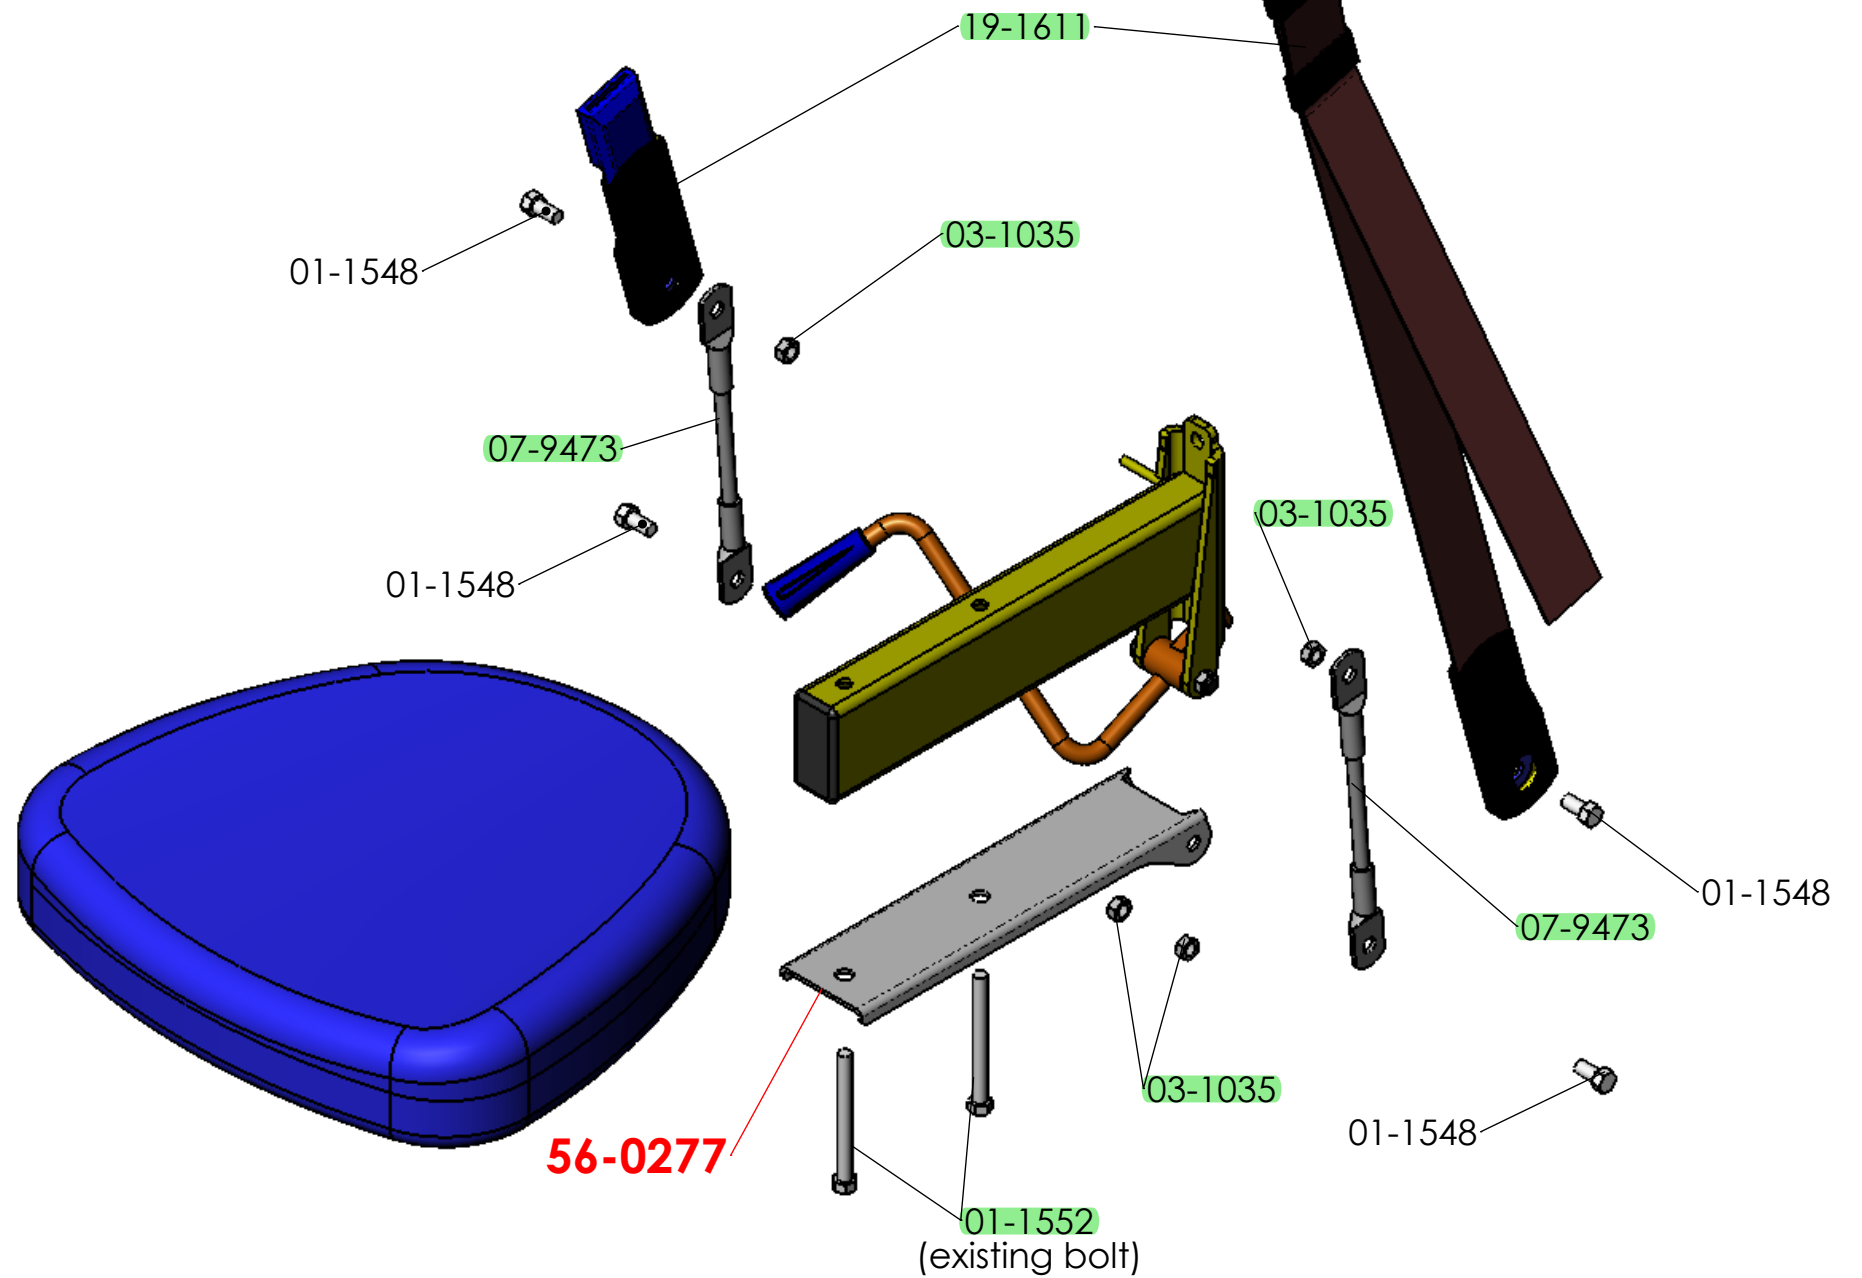

**KIT-S6-SB-01
COMPONENTS**

KIT-S6-SB-01
(ONE) S6ABC, LR, VC, OP, BC, TE, PF
SEAT BELT ATTACHMENT KIT
Parts Diagram